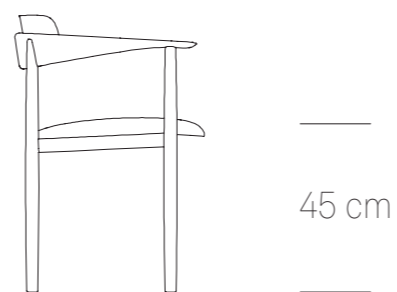

SAVA CHAIR EXTRA COMFORT

NET WEIGHT

5 kg / 11 lb

PACKAGED WEIGHT

10 kg / 22 lb

STACKABLE / MAX QUANTITY

NO

PREASSEMBLED

YES

CUSTOMIZATION OPTIONS

Custom finishes can be specified.

TESTS, CERTIFICATES

- Tested and certified for use in public spaces in accordance with BAS EN 16 139: 2014 standard.
- Zanat is an FSC certified company.
- UNESCO World Heritage listed woodcarving tradition. The woodcarving technique practiced by the Niksic family for four generations, Zanat owners, was added to UNESCO list of Intangible Cultural Heritage of Humanity.

ENVIRONMENT

Indoor. Outdoor is possible if protected from sunlight and precipitation.

* 2D models, 3D models and product images can be found on the product page of ZANAT website.