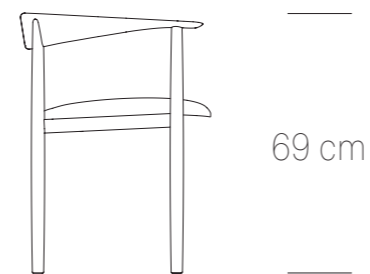

DIMENSIONS

W 60 D 48,5 H 69 cm /

W 23.6" D 19" H 27" in

PACKAGING

Standard package - cardboard box.

W 69 D 63 H 80 cm /

W 27" D 24,8" H 31,5" in

MDF crate is possible. Additional charges may apply.

Max one chair per box.

SAVA CHAIR