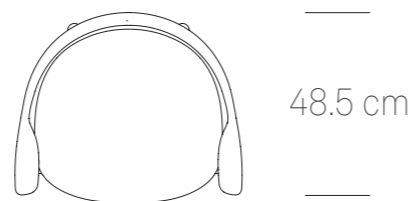

DIMENSIONS

W 60 D 48,5 H 69 cm /

W 23.6" D 19" H 27" in

PACKAGING

Standard package - cardboard box.

W 69 D 63 H 80 cm /

W 27" D 24,8" H 31,5" in

MDF crate is possible. Additional charges may apply.

Max one chair per box.

SAVA CHAIR