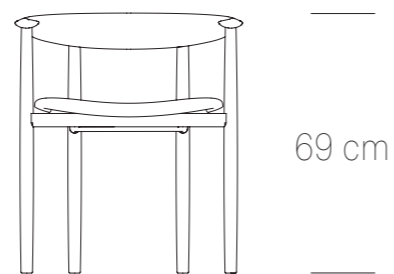

DIMENSIONS

W 60 D 48,5 H 69 cm /

W 23.6" D 19" H 27" in

PACKAGING

Standard package - cardboard box.

W 69 D 63 H 80 cm /

W 27" D 24,8" H 31,5" in

MDF crate is possible. Additional charges may apply.

Max one chair per box.

SAVA CHAIR