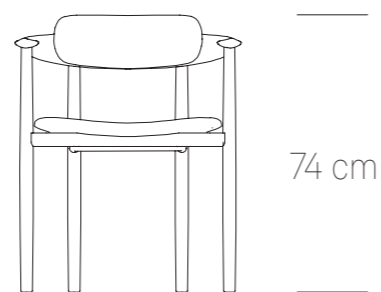

2023

Sava chair is a delightful small wooden chair of perfect proportions and minimalist elegance. The chair features an innovative, crescent shaped backrest, which continues towards the front of the chair and is transformed into an armrest in a gracious twist from vertical to horizontal orientation. Sava chair is available in maple, walnut and oak wood with seat upholstery in a choice of leathers and fabric. Extra comfort version of Sava chair has an upholstered cushion on the backrest. Sava is perfectly suitable for use in both residential and commercial environments.

DIMENSIONS

W 60 D 48,5 H 69 cm /

W 23.6" D 19" H 27" in

PACKAGING

Standard package - cardboard box.

W 69 D 63 H 80 cm /

W 27" D 24,8" H 31,5" in

MDF crate is possible. Additional charges may apply.

Max one chair per box.

SAVA CHAIR

SAVA CHAIR EXTRA COMFORT

NET WEIGHT

5 kg / 11 lb

PACKAGED WEIGHT

10 kg / 22 lb

STACKABLE / MAX QUANTITY