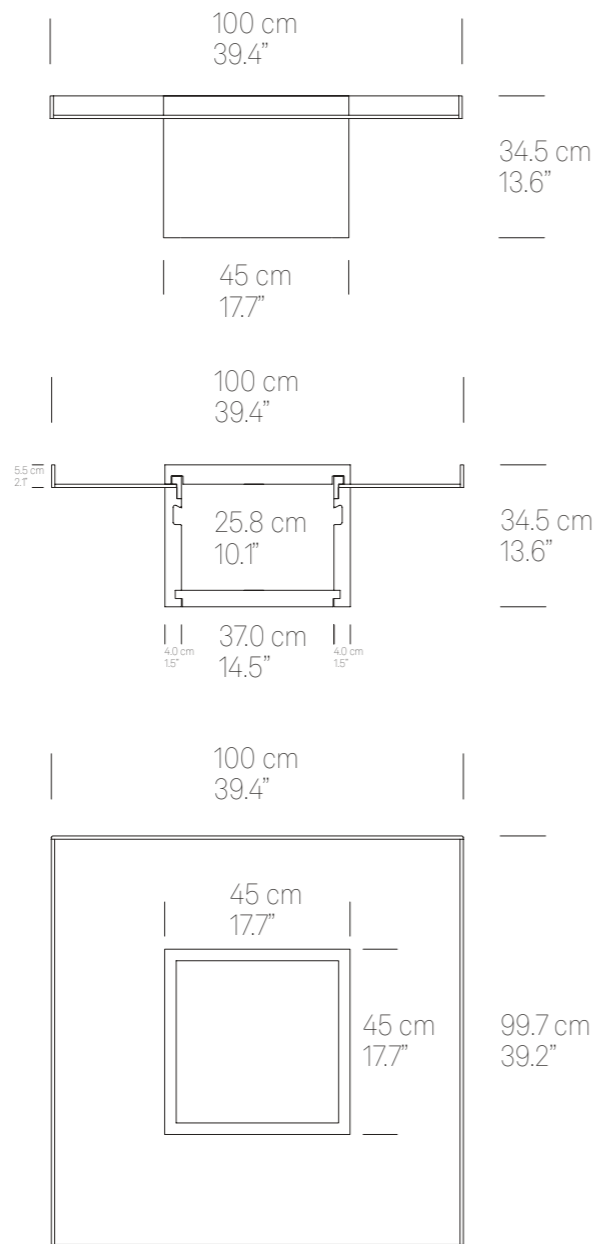

2019

Koba coffee table (square) combines sleekness of glass with warmth and tactility of solid wood into a refined sculptural object. Koba features a central cubical table base, made in solid wood. The base penetrates through a smoked glass tabletop, framed around the edges, to create the elevated central part on top. A special highlight are the intricate carvings on top of this central part, which create a texture reminiscent of burnt wood. The base of the table can also be used as a two-level storage compartment. The upper compartment is accessed by simply lifting the hand-carved top, while the lower compartment is a “secret” space, which is easily accessible with instructions provided by Zanat.

** 2D models, 3D models and product images can be found on the product page of ZANAT website.

WOOD AND FINISHES

Maple, black stain, matte polyurethane lacquer

Walnut, oil

CARVING PATTERN

STORAGE CONTAINER

	DIMENSIONS	NET WEIGHT		PACKAGING	PACKED WEIGHT	PACKAGE TYPE
				TRUCK/AIR/OCEAN freight	TRUCK/AIR/OCEAN freight	
COFFEE TABLE (SQUARE)	W 100 D 100 H 34.5 cm / W 39.4" D 39.4" H 13.6"	46.0 kg / 101.4 lb*	TOP	W 108 D 108 H 16 cm / W 42.5" D 42.5" H 6.3"	54.5 kg / 120.2 lb*	MDF crate
			BASE	W 53 D 53 H 43 cm / W 20.9" D 20.9" H 16.9"	35.0 kg / 77.2 lb*	MDF crate

*** Two-level storage container is hidden underneath the carved wooden top.

**** Please note that colors are only indicative. In particular, color variations are possible in wood that is not stained.