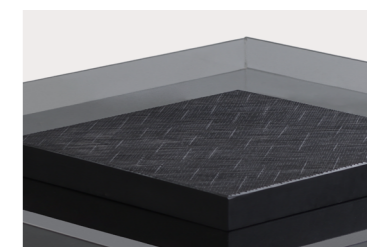

2019

Koba coffee table (square) combines sleekness of glass with warmth and tactility of solid wood into a refined sculptural object. Koba features a central cubical table base, made in solid wood. The base penetrates through a smoked glass tabletop, framed around the edges, to create the elevated central part on top. A special highlight are the intricate carvings on top of this central part, which create a texture reminiscent of burnt wood. The base of the table can also be used as a two-level storage compartment. The upper compartment is accessed by simply lifting the hand-carved top, while the lower compartment is a “secret” space, which is easily accessible with instructions provided by Zanat.

** 2D models, 3D models and product images can be found on the product page of ZANAT website.

WOOD AND FINISHES

Maple, black stain, matte polyurethane lacquer

Walnut, oil

CARVING PATTERN

STORAGE CONTAINER

	DIMENSIONS	NET WEIGHT		PACKAGING	PACKED WEIGHT	PACKAGE TYPE
				TRUCK/AIR/OCEAN freight	TRUCK/AIR/OCEAN freight	
COFFEE TABLE (SQUARE)	W 100 D 100 H 34.5 cm / W 39.4" D 39.4" H 13.6"	46.0 kg / 101.4 lb*	TOP	W 108 D 108 H 16 cm / W 42.5" D 42.5" H 6.3"	54.5 kg / 120.2 lb*	MDF crate
			BASE	W 53 D 53 H 43 cm / W 20.9" D 20.9" H 16.9"	35.0 kg / 77.2 lb*	MDF crate

*** Two-level storage container is hidden underneath the carved wooden top.

**** Please note that colors are only indicative. In particular, color variations are possible in wood that is not stained.