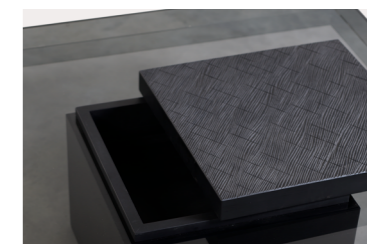

2019

Koba coffee table (square) combines sleekness of glass with warmth and tactility of solid wood into a refined sculptural object. Koba features a central cubical table base, made in solid wood. The base penetrates through a smoked glass tabletop, framed around the edges, to create the elevated central part on top. A special highlight are the intricate carvings on top of this central part, which create a texture reminiscent of burnt wood. The base of the table can also be used as a two-level storage compartment. The upper compartment is accessed by simply lifting the hand-carved top, while the lower compartment is a “secret” space, which is easily accessible with instructions provided by Zanat.

** 2D models, 3D models and product images can be found on the product page of ZANAT website.

WOOD AND FINISHES

Maple, black stain, matte polyurethane lacquer

Walnut, oil

CARVING PATTERN

STORAGE CONTAINER

	DIMENSIONS	NET WEIGHT		PACKAGING	PACKED WEIGHT	PACKAGE TYPE
				TRUCK/AIR/OCEAN freight	TRUCK/AIR/OCEAN freight	
COFFEE TABLE (SQUARE)	W 100 D 100 H 34.5 cm / W 39.4" D 39.4" H 13.6"	46.0 kg / 101.4 lb*	TOP	W 108 D 108 H 16 cm / W 42.5" D 42.5" H 6.3"	54.5 kg / 120.2 lb*	MDF crate
			BASE	W 53 D 53 H 43 cm / W 20.9" D 20.9" H 16.9"	35.0 kg / 77.2 lb*	MDF crate

*** Two-level storage container is hidden underneath the carved wooden top.

**** Please note that colors are only indicative. In particular, color variations are possible in wood that is not stained.